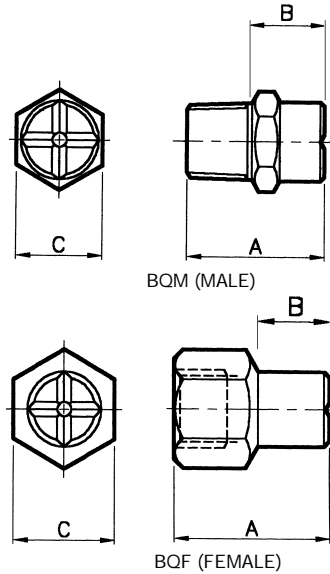

SPRAY CHARACTERISTICS

- Uniform distribution of droplets in a solid cone square shaped spray pattern.
- Droplet size is larger than in hollow cone nozzles of equal capacity.
- Impact of spray is generally greater with narrower spray angles, assuming the same flow rate. Pressure increases affect spray angle.

CONSTRUCTION AND MATERIALS

- One piece body with pressed-in, cross-milled core which is removable.
- Core imparts the necessary swirl to produce a solid cone spray pattern.
- Hexagon body for easy installation eliminates distortion of orifice during installation.
- Available with Male BSPT and Female BSPP threads.
- Brass and 316 Stainless Steel are standard.
- Other materials available to special order.

ORDER EXAMPLE

3/4" BQM (Male) 89 Brass.

1/2" BQF (Female) 49 Stainless Steel.

DIMENSIONS AND WEIGHTS

Thread Size	Nozzle Type	Dimensions (mm)			Weight (g)
		A	B	C Hex	
1/8"	BQM	17,5	9,6	11,3	10
1/8"	BQF	25,4	13,5	15,3	21
1/4"	BQM	24,5	13,0	15,3	24
1/4"	BQF	27,8	12,7	18,0	35
3/8"	BQM	25,5	14,0	18,0	35
3/8"	BQF	38,9	21,1	20,8	58
1/2"	BQM	32,0	16,1	25,6	75
1/2"	BQF	50,0	28,3	25,6	118
3/4"	BQM	36,0	19,0	28,0	115
3/4"	BQF	62,7	31,5	31,8	215
1"	BQM	50,0	28,5	38,0	290
1"	BQF	81,0	51,0	38,0	330